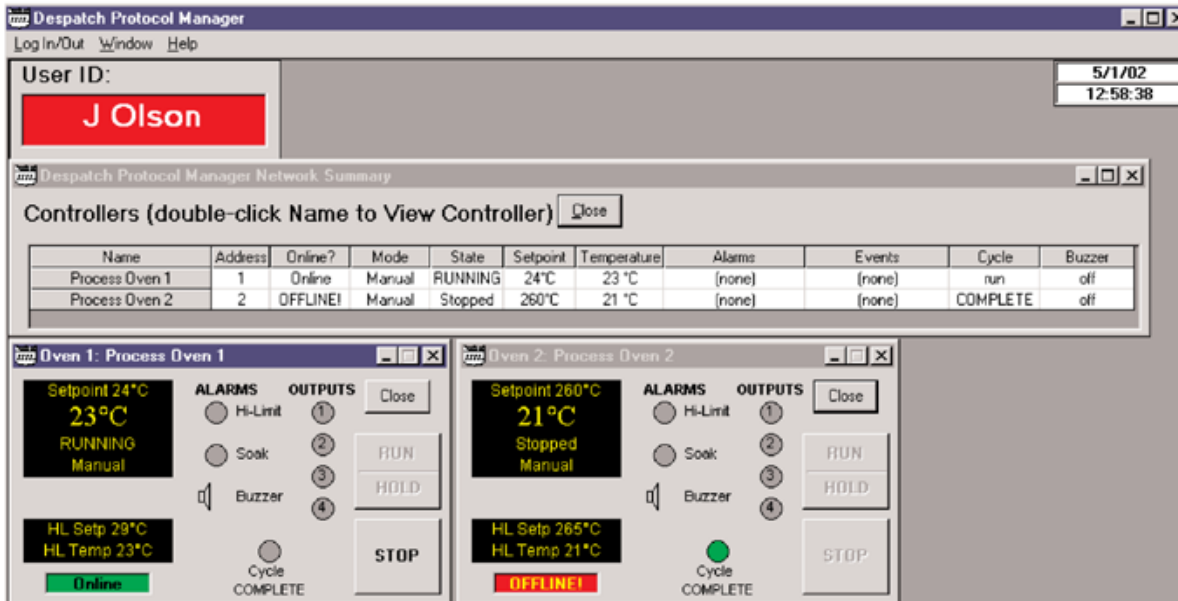

◆ Protocol Manager™ Monitoring and Data Acquisition Software

Protocol Manager™ reduces costs through improved process and quality control. Protocol Manager™ software enables communications between a personal computer and up to 32 Despatch ovens equipped with Protocol Plus™ controllers. The user friendly software allows oven control, recipe download and data logging.

With the Protocol Manager™ you simply insert a CD and follow the prompts. The software makes it easy to set up an oven network, program the time and temperature settings, run the oven, monitor the ovens and log data.

FEATURES AT A GLANCE

- ◆ Quick and easy installation
- ◆ Control and monitoring of multiple ovens
- ◆ Programming of time and temperature settings, including complex ramp and soak temperature profiles
- ◆ Records operating information including: times, temperatures, set points, lot numbers and operators
- ◆ Password security (if desired)

Protocol Manager™ lets the operator start and stop multiple ovens from a personal computer, which could be located in a remote location. It also displays key operating information.

PROGRAMS

Sets up time and temperature instructions, including complex “ramp and soak” temperature profiles. Saves time for the operators. Reduces operator errors.